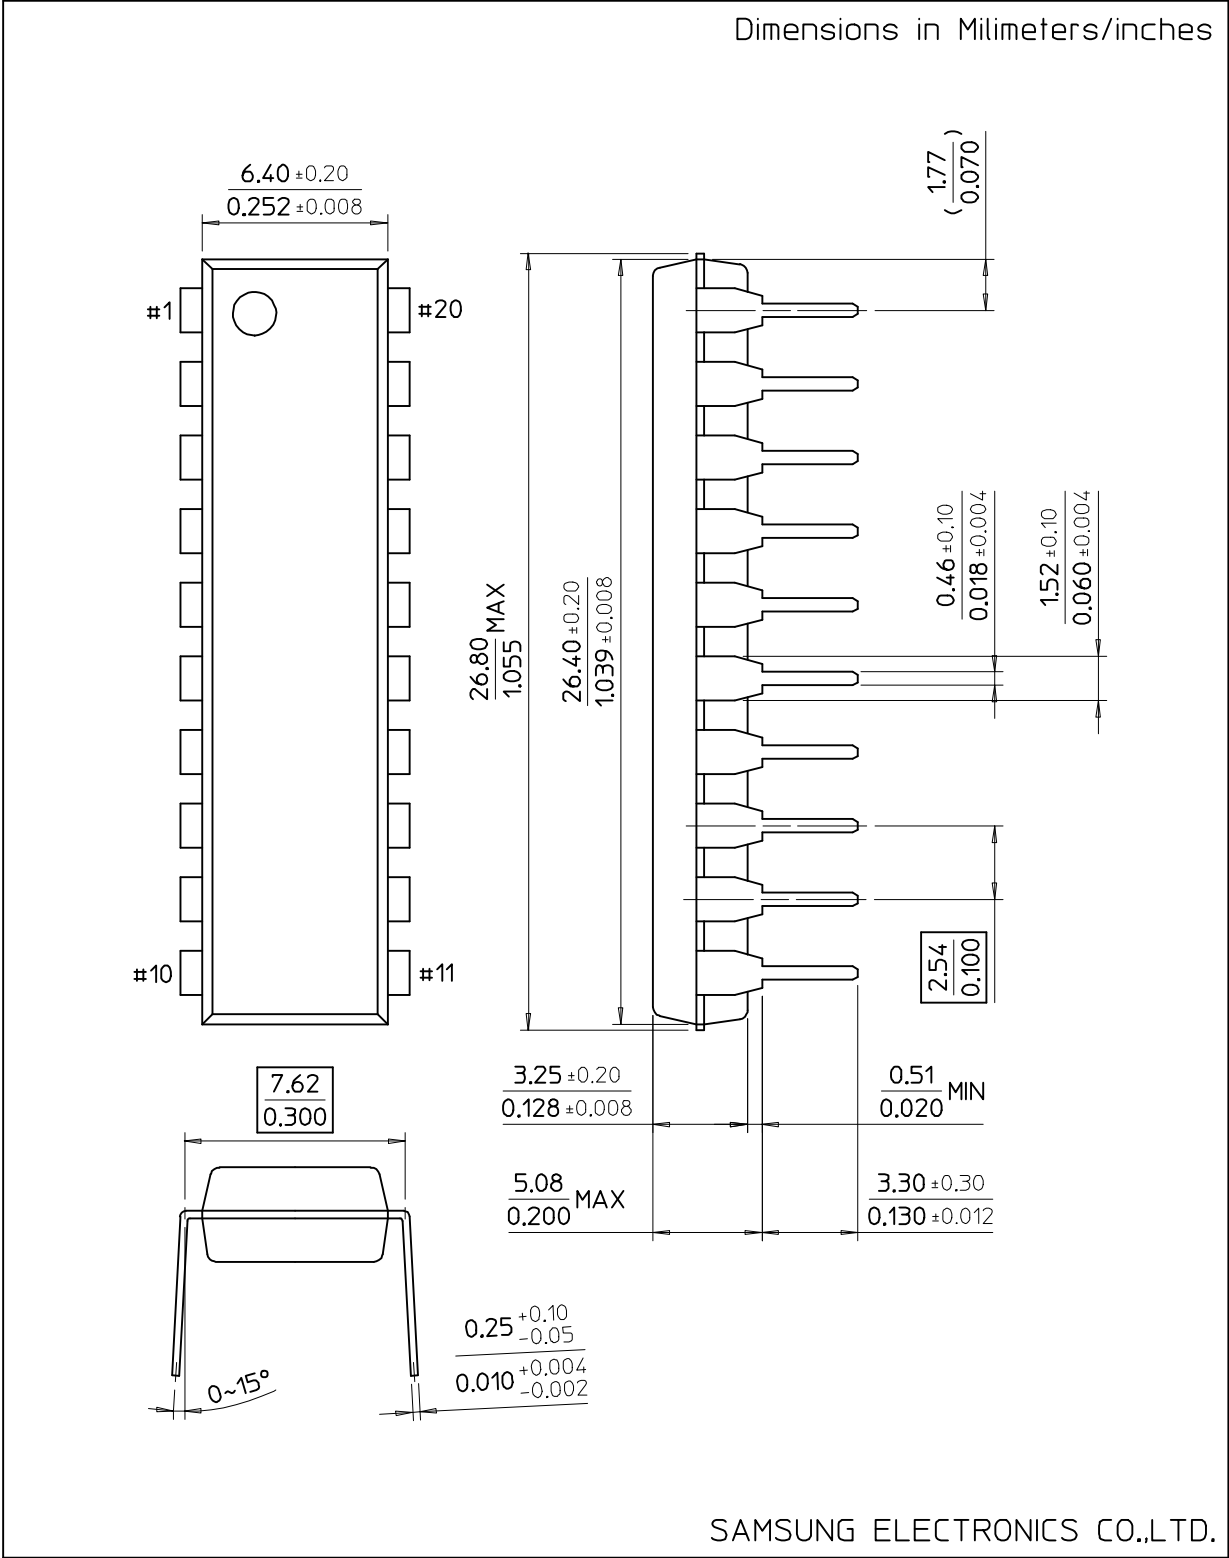

20-DIP-300A

Dimensions in Millimeters/inches

SAMSUNG ELECTRONICS CO.,LTD.